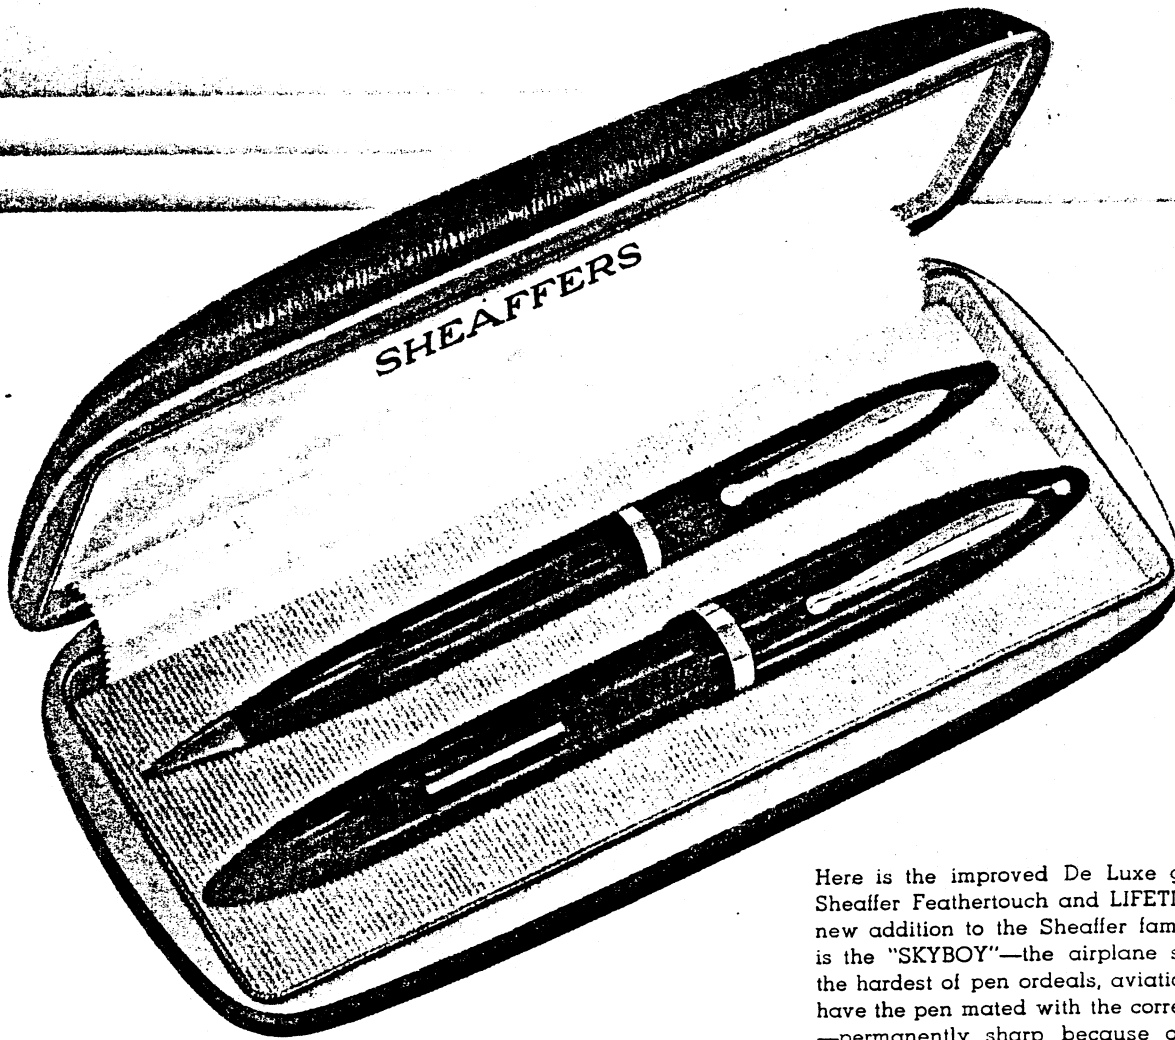

"WHITE DOT" *Lifetime** AND *Feathertouch** GIFT ENSEMBLES FOR MEN

Here is the improved De Luxe gift case provided with all Sheaffer Feathertouch and LIFETIME ensembles for men. A new addition to the Sheaffer family of LIFETIME ensembles is the "SKYBOY"—the airplane special—made to withstand the hardest of pen ordeals, aviation use. Sheaffer ensembles have the pen mated with the correct matching Fineline pencil—permanently sharp because of its strong, double-length lead with 39% smaller writing point. On this page are listed men's ensembles—on the opposite page, pens and pencils individually.

SKYBOY ENSEMBLE Lifetime Feathertouch

<u>Color</u>	<u>List $14.00</u>	<u>Code</u>
<i>Visulated—(Lever Style)</i>		
Black		GIDKE
Golden Brown		GIDLI
Gray Pearl		GIDMO
Marine Green		GIDNU
Carmine		GIDOP

★

**SHEAFFER'S SKYBOY
THE AIRPLANE SPECIAL
FOR ALL WHO TRAVEL
FOR ALL WHO WRITE**

PREMIER ENSEMBLE Lifetime Feathertouch

<u>Color</u>	<u>List $15.00</u>	<u>Code</u>
<i>Visulated—(Lever Style)</i>		
Black		LABAB
Golden Brown		KAMBUB
Gray Pearl		RIKVA
Marine Green		EHOTV
Carmine		ABADA
<i>One-Stroke Vacuum</i>		
Black		WUBUB
Golden Brown		KALFA
Gray Pearl		RIDCO
Marine Green		EKEHZ
Carmine		ABAFE

STATESMAN ENSEMBLE Lifetime Feathertouch

<u>Color</u>	<u>List $14.00</u>	<u>Code</u>
<i>Visulated—(Lever Style)</i>		
Black		LABEB
Golden Brown		KAMYR
Gray Pearl		RIGZY
Marine Green		EHULW
Carmine		ABAGI
<i>One-Stroke Vacuum</i>		
Black		WUMYB
Golden Brown		KALAS
Gray Pearl		RICKI
Marine Green		EKIGD
Carmine		ABAHO

ADMIRAL ENSEMBLE Streamlined Feathertouch

<u>Color</u>	<u>List $9.00</u>	<u>Code</u>
<i>Visulated—(Lever Style)</i>		
Black		MSEZE
Golden Brown		KALAF
Gray Pearl		RUFYR
Marine Green		EMASV
Carmine		ABANT
<i>One-Stroke Vacuum</i>		
Black		MVYDE
Golden Brown		KALAG
Gray Pearl		RUKET
Marine Green		EMERM
Carmine		ABAOR

Note: ADMIRAL Ensembles may also be ordered with shorter length pencil at $8.50 each.